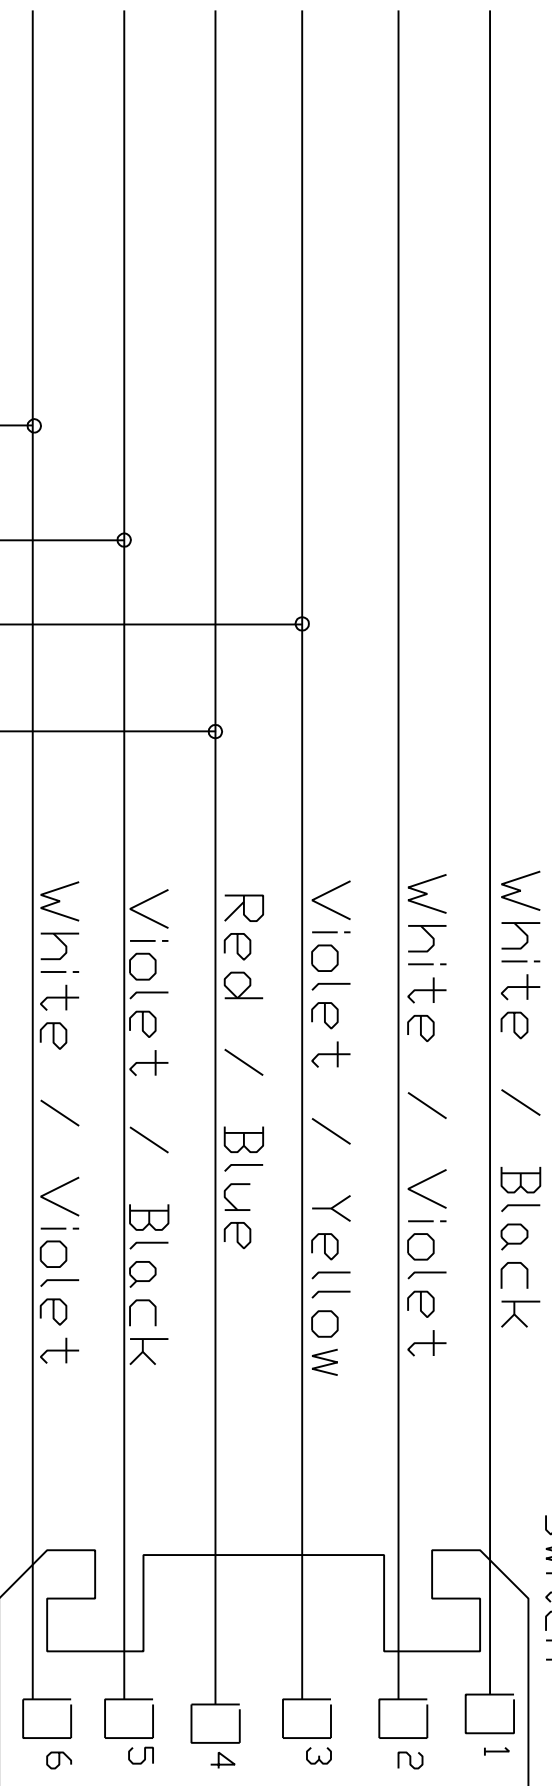

DEM ignition switch

Brown control wire options You MUST use one of these.

1. to back up lamps  
Lt Green
2. to third brake light  
Violet White
3. to park brake switch  
CMHL power feed See Dwg.ND 01-0080

SI 340 TK 06

<b>SECURE IDLE</b>	
Chassis Make	Chevy
Year	2019
Title	Silverado LD new Body
Size	DWG ND:
A	01-0693