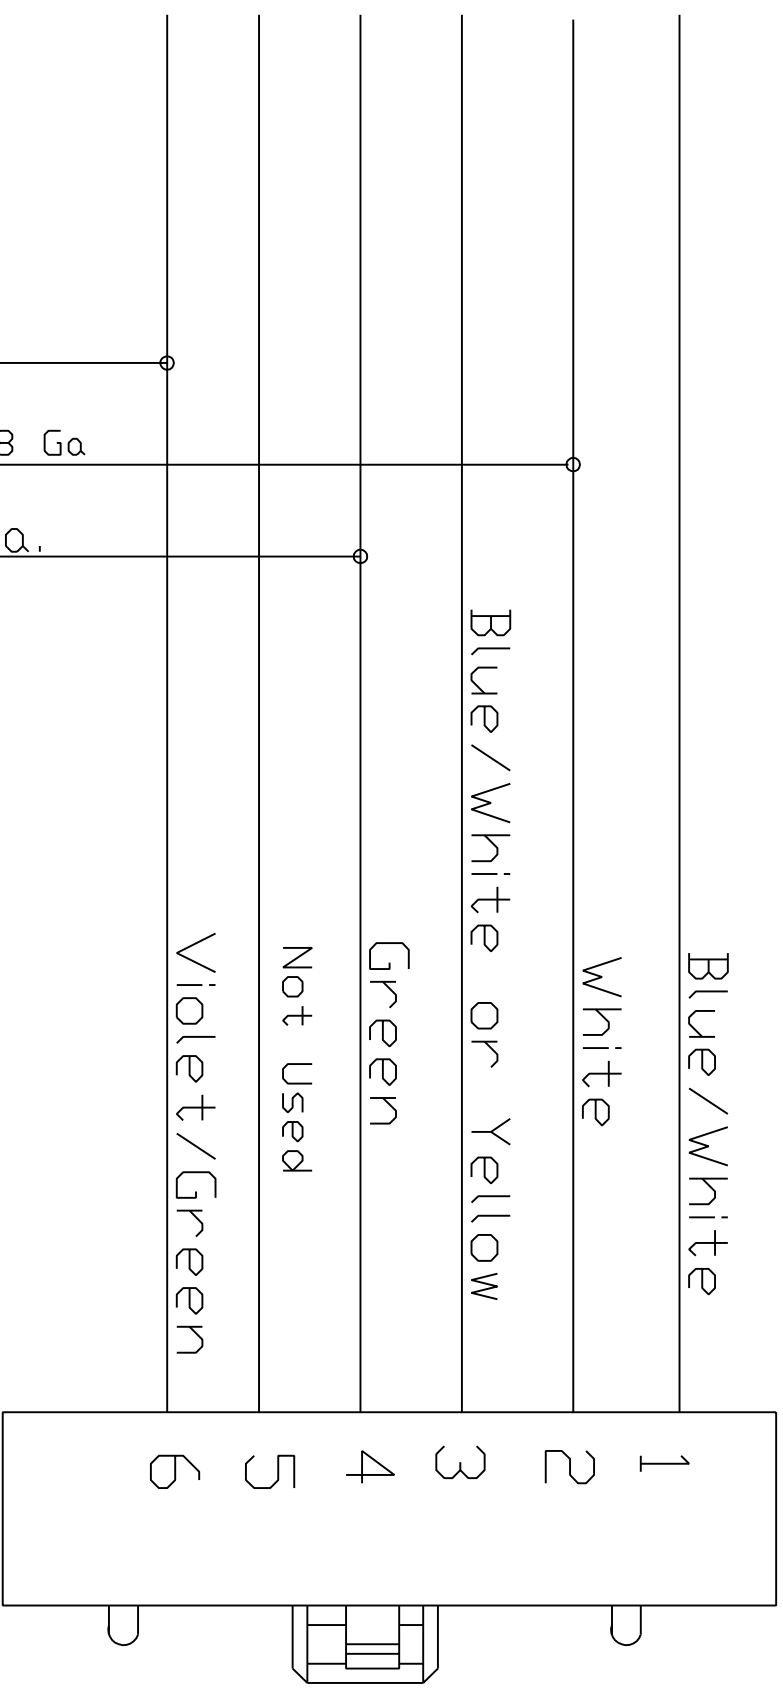

DEM Ignition Switch

SI - 240 - T - IH

White 14
Red/White 18 Ga
Red 14 Ga.

BROWN

BLACK

Brown wire connects to
1. Green wire taped to harness at
upfitter connectors at floor
console area. Park neutral signal
2. Brake signal Yellow/Blue wire in
white 14 pin conn. at floor console
area. must use Auxillary relay Dwg.
No. [REDACTED]
01-0695

Secure Idle	
Chassis Make	Year
Ford	2020
Title Interceptor	
Size A	DWG NO: 01-0694