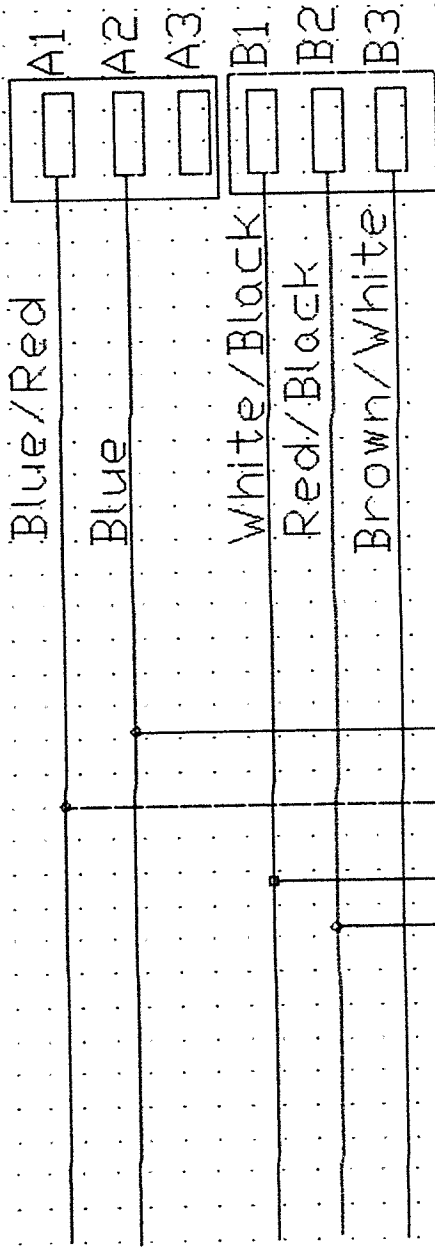

DEM Ignition
Switch

Brown wire must be connected
to one of these options
to third brake
light feed wire.

Secure Idle	
Chassis Make	Dodge
Year	15
Title Pro. Master	
Size	DWG NO. 01-0678
A	

SI 340TK 06