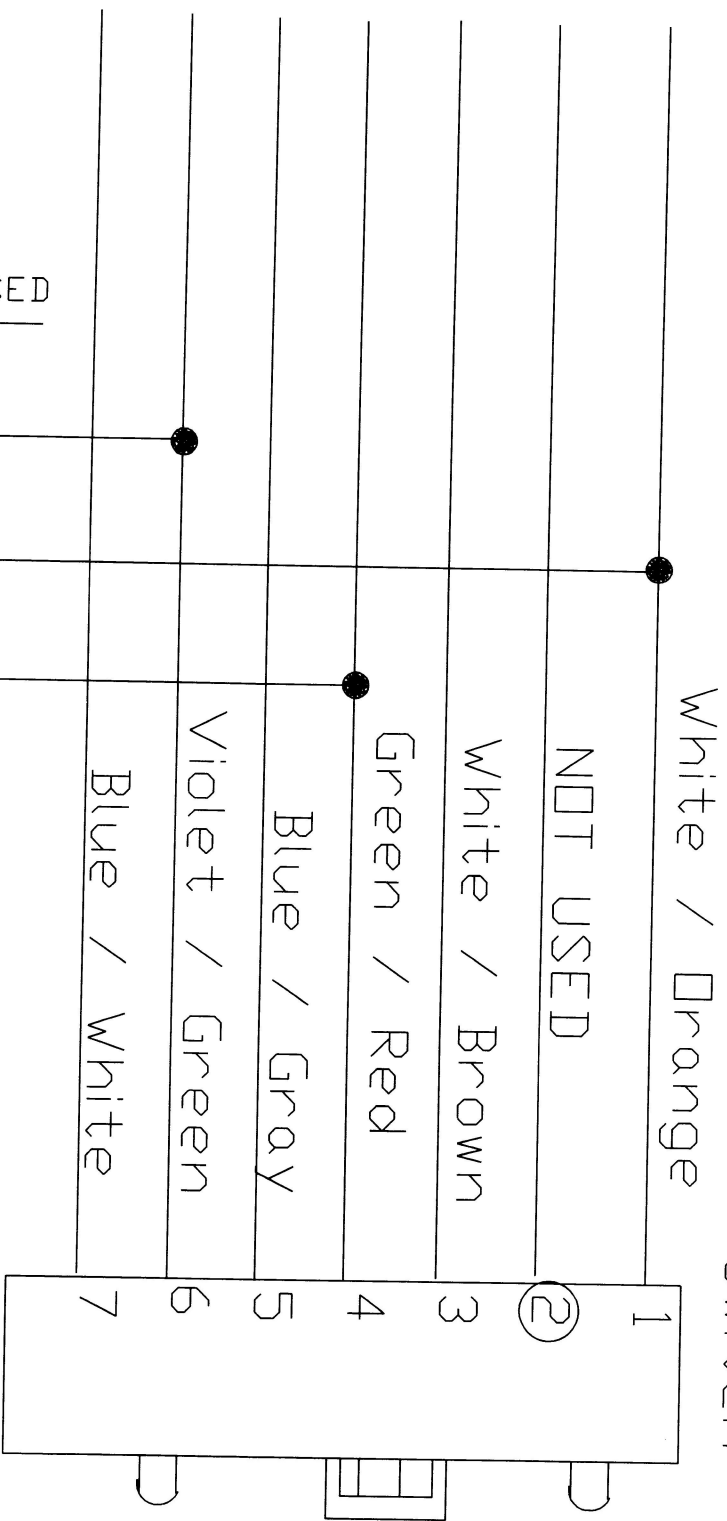

# Ignition Switch

White NOT USED

Yellow 14 GA

RED 14 GA

RED 12 GA

Brown

Black

SI 340 TK 06

connect the Brown secure  
Idle wire to Gray Brown  
Ford wire under hood left  
side behind coolant tank

Secure Idle	
Chassis Make	FORD
Year	2021
Title	E Series
Size	A
Dwg No:	01-0707