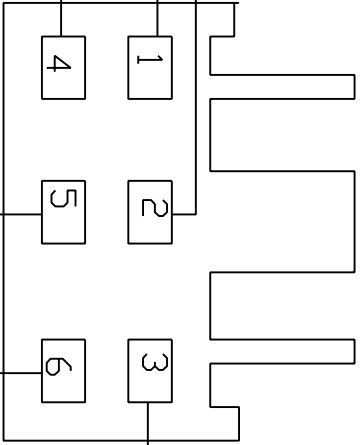

Black / White

Black / White

White / Red

Red / Yellow

Red / Blue

Black / Yellow

White 14

Yellow

RED 14 Ga

Red 12 Ga.

NOT USED

Green  
Blue

SI 340 U

BROWN

BLACK

Secure Idle

Chassis	Make	Year
ISUZU		2014

Title NPR HD

Size A DWG NO: 01-0681